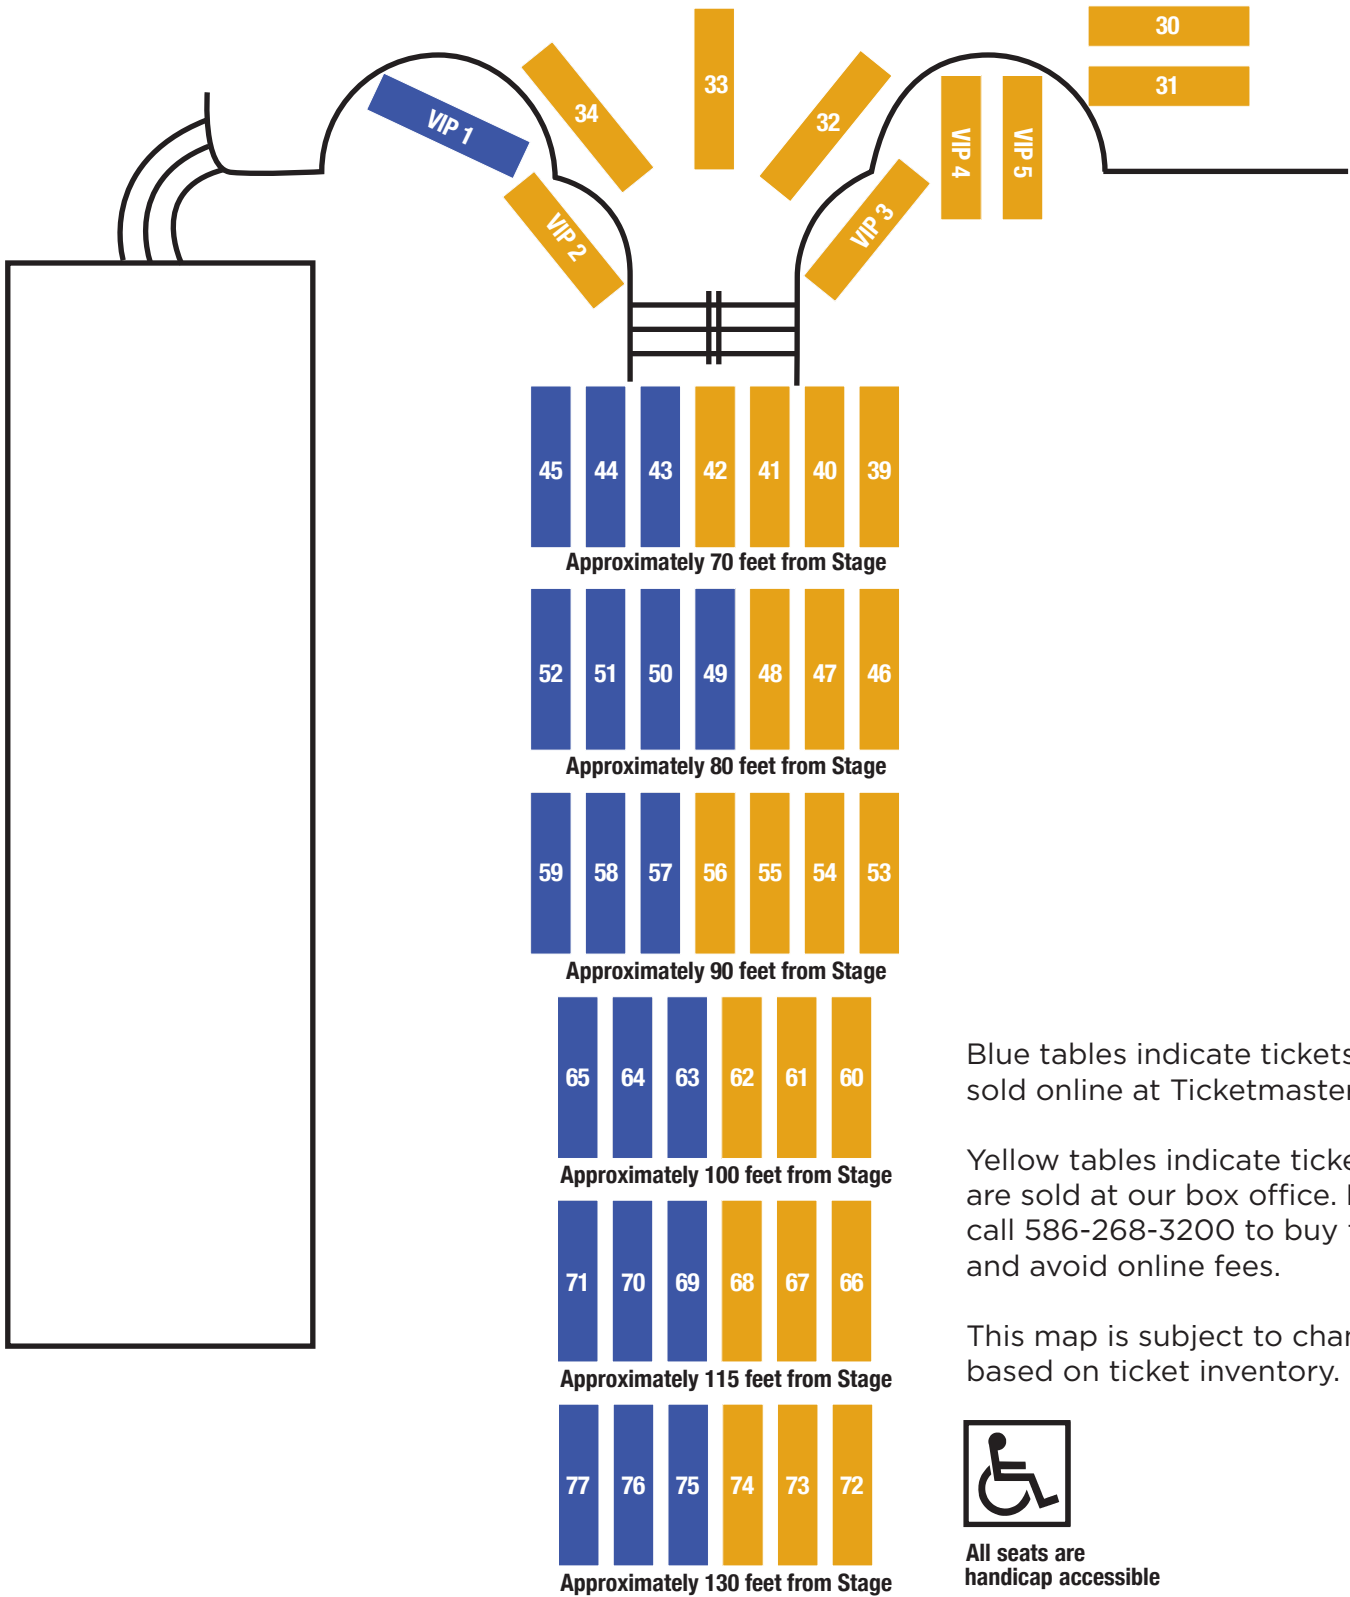

General Shows

STAGE

Blue tables indicate tickets that are sold online at Ticketmaster.com

Yellow tables indicate tickets that are sold at our box office. Please call 586-268-3200 to buy from us and avoid online fees.

This map is subject to change based on ticket inventory.

All seats are handicap accessible