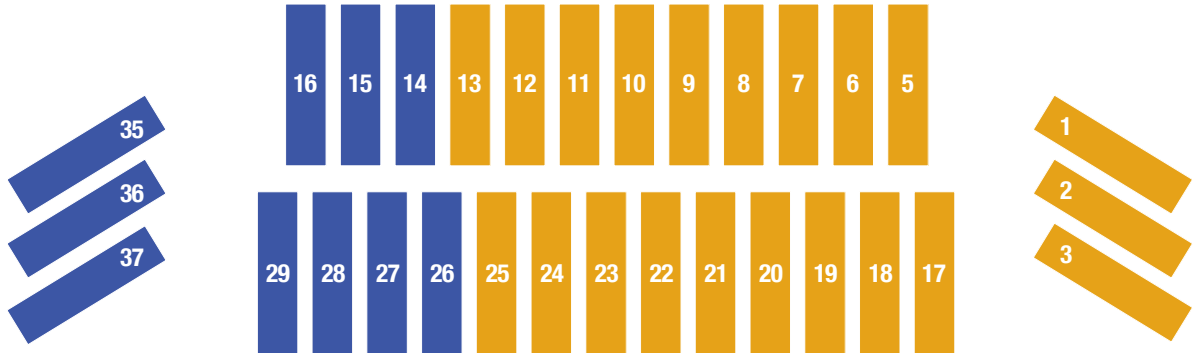

General Shows

STAGE

Blue tables indicate tickets that are sold online at Ticketmaster.com

Yellow tables indicate tickets that are sold at our box office. Please call 586-268-3200 to buy from us and avoid online fees.

This map is subject to change based on ticket inventory.

All seats are handicap accessible